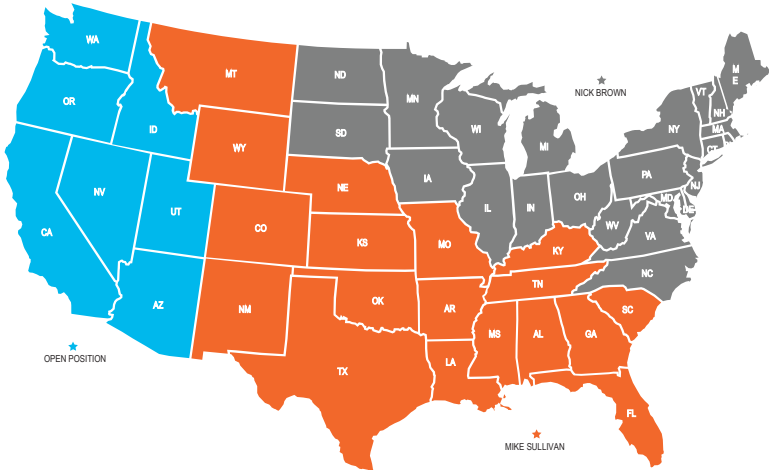

Open Position
WEST

Mike Sullivan
CENTRAL & SOUTH
Mike.Sullivan@fusionconnect.com
497-256-4444

Nick Brown
MIDWEST & EAST
Nick.Brown@fusionconnect.com
216-245-1494

Jonathan Castaneda
CA
Jonathan.Castaneda@fusionconnect.com
925-201-2604

George Gumataotao
CA
George.Gumataotao@fusionconnect.com
925-201-2587

Open Position
ID-OR-WA

Linda Ormiston
NV-UT
Linda.Ormiston@fusionconnect.com
206-254-7363

Mike Smith
SoCal-AZ
Mike.Smith@fusionconnect.com
925-475-9276

Open Position

Charlie Creel
GA-SC
Charlie.Creel@fusionconnect.com
404-502-1989

Chris Frost
KY-MO-TN
Chris.Frost@fusionconnect.com
615-630-7352

Morgan Granfield
OK-TX
Morgan.Granfield@fusionconnect.com
918-655-9327

Jeff Heyd
CO-KS-MT-NE-WY
Jeff.Heyd@fusionconnect.com
770-874-1935

Monika Hopkins
AR-LA-NM-TX
Monika.Hopkins@fusionconnect.com
832-379-2538

Kristina Pagano
AL-FL-MS
Kristina.Pagano@fusionconnect.com
754-269-2257

Bill Alessi
MD-NC-VA-PA
Bill.Alessi@fusionconnect.com
783-657-6584

Mark Andrews
MA-ME-NH-RI-VT
Mark.Andrews@fusionconnect.com
781-501-9200

Jamie Arko
CT-DE-NJ-NY
Jamie.Arko@fusionconnect.com
973-638-2115

Miguel Torres
CT-NY
Miguel.Torres@fusionconnect.com
203-999-6352

Roxie Nauman
MN-ND-SD-WI-IA
Roxie.Nauman@fusionconnect.com
952-393-2169

Birch and MegaPath are now Fusion.